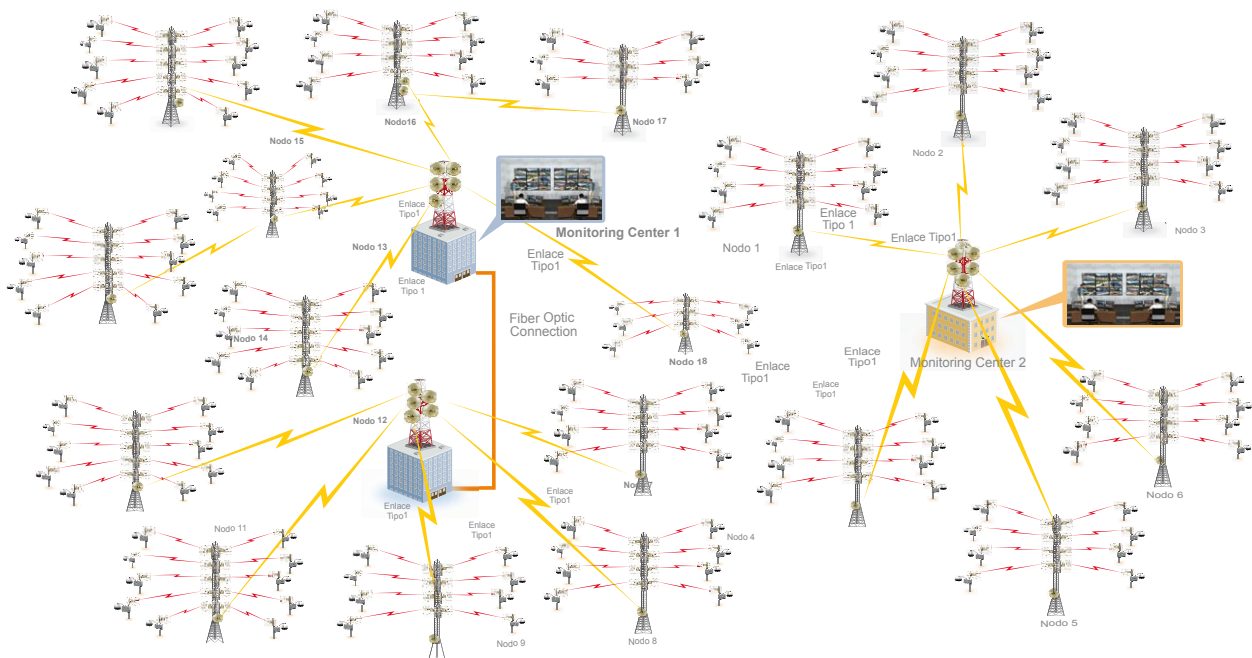

PROJECT DESCRIPTION

San Isidro has high traffic and trade areas that require optimal safety systems operating continuously, so Netkrom has provided the municipality with a wireless video surveillance system, consisting of a network of surveillance cameras strategically located in such areas.

This system consists of a total of 150 surveillance cameras that provide security to the residents, from a complete wireless platform that works with the resources necessary for the transmission of real time video via links with Multiband Backhaul MB-ROMB equipments, working in free bands from 4.9 to 5 GHz and high gain antennas to meet the objective of optimum performance and link bandwidth.

In addition to the initial project, the Management of San Isidro Public Safety and the Netkrom Technologies Engineering and Operations Department conducted a study of incidence, field work and research which found 76 cameras installed to reinforce the security system , with a view to provide maximum security to the district.

Therefore, the network that has the municipality of San Isidro is based on a wireless platform optimized for a secure and robust system, which ensures significant reduction of crimes in residential, commercial and financial, which it meets a basic need of people who live and work in San Isidro.

BENEFITS

- The district of San Isidro, to implement a complete security system, consisting of 150 video surveillance cameras, gives neighbors the confidence to transact business, travel and lead a quiet family life within the district.
- The characteristics of the wireless platform covering the need for rapid response to criminal acts, because the images are recorded in real time while viewing in a central location.
- Remote configuration of all devices in the network.
- The wireless network architecture implemented allows you to install safety devices in widely separated locations.
- Monitoring, recording and display local and remote simultaneously, unrestricted by geographic location of equipment, thanks to the IP platform.